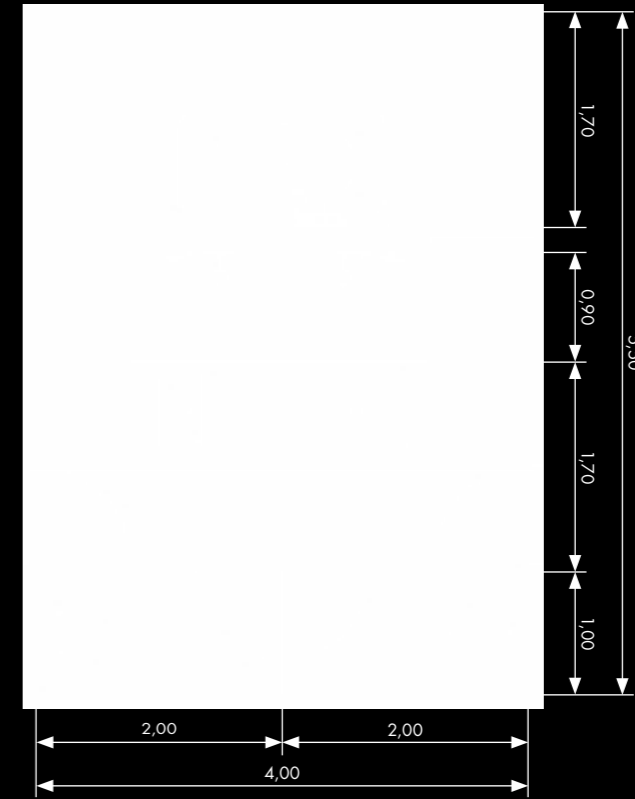

Designed by  
Antonio Citterio  
with Toan Nguyen

1  
20 m<sup>2</sup>

Alle maten in meters.